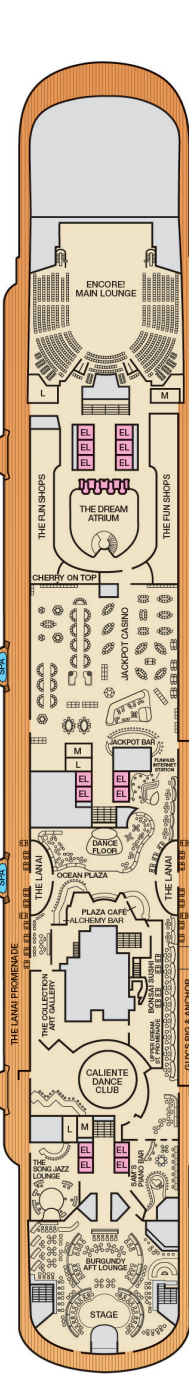

ACCOMMODATIONS SYMBOL LEGEND

- ▲ Twin Bed and Single Sofa Bed
- ★ 2 Twin Beds (convert to King) and Single Sofa Bed
- 2 Twin Beds (convert to King) and 1 Upper Pullman
- ◊ 2 Twin Beds (convert to King) and 2 Upper Pullmans
- 2 Twin Beds (convert to King), Single Sofa Bed and 1 Upper Pullman
- U Unisex Wheelchair Accessible Restroom
- † 2 Twin Beds (convert to King) and Double Sofa Bed
- ▼ 2 Twin Beds (convert to King), Single Sofa Bed and 2 Upper Pullmans. Beds do not convert to King when both Upper Pullmans in use.
- ◆ Stateroom with 2 Porthole Windows
- ◊ Connecting staterooms (ideal for families and groups of friends)
- ★ Twin beds do not convert to a King Bed.

6L 6M 8A 8S Staterooms and Suites with obstructed views: 1432, 1447, 2448, 2473, 9205, 9206.

All accommodations are non-smoking.

Accessible staterooms are available for guests with disabilities. Please contact Guest Access Services at 1-800-438-6744 ext. 70025 for details, or visit <http://www.carnival.com/about-carnival/special-needs.aspx>.

CATEGORIES

- 1A Interior Upper/Lower
- PT Porthole
- 4A 4B 4C 4D 4E 4F 4G 4H Interior
- 4J Interior with Picture Window (obstructed views)
- 6A Ocean View
- 6L 6M 6N Deluxe Ocean View
- 7C Cove Balcony
- 8A 8B 8C 8D 8E 8F 8G Balcony
- 8M 8N Aft-View Extended Balcony
- 9C Premium Vista Balcony
- 9S Junior Suite
- 0S Ocean Suite
- 0G Grand Suite

Riviera • Deck 1 Main • Deck 2

Lobby • Deck 3

Atlantic • Deck 4

Promenade • Deck 5

Upper • Deck 6

Empress • Deck 7

Verandah • Deck 8

Vista • Deck 9