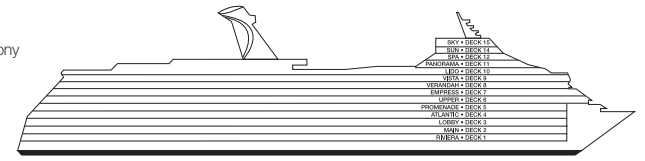

4S Interior 6S Ocean View (obstructed views) 8P 8S Balcony SS Suite Spa accommodations include private access, special amenities and priority reservations at the Cloud 9 Spa.

Gross Tonnage: 130,000 Length: 1,004 Feet Beam: 122 Feet
 Cruising Speed: 20 Knots Guest Capacity: 3,646 (Double Occupancy)
 Total Staff: 1,369 Registry: Panama