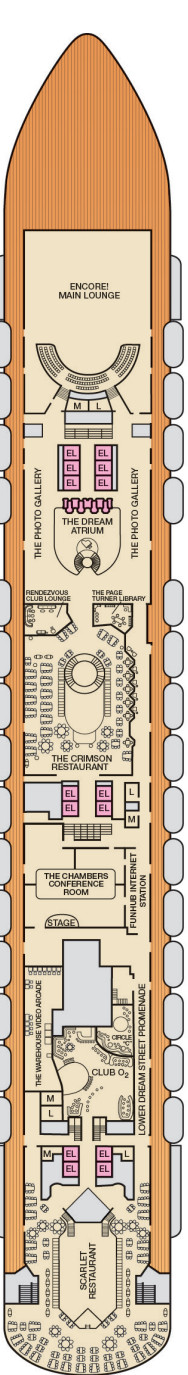

ACCOMMODATIONS SYMBOL LEGEND

- ▲ Twin Bed and Single Sofa Bed
- ★ 2 Twin Beds (convert to King) and Single Sofa Bed
- 2 Twin Beds (convert to King) and 1 Upper Pullman
- ◊ 2 Twin Beds (convert to King) and 2 Upper Pullmans
- 2 Twin Beds (convert to King), Single Sofa Bed and 1 Upper Pullman
- U Unisex Wheelchair Accessible Restroom
- † 2 Twin Beds (convert to King) and Double Sofa Bed
- ▼ 2 Twin Beds (convert to King), Single Sofa Bed and 2 Upper Pullmans. Beds do not convert to King when both Upper Pullmans in use.
- ◆ Stateroom with 2 Porthole Windows
- ◊ Connecting staterooms (ideal for families and groups of friends)
- ★ Twin beds do not convert to a King Bed.

6L 6M 8A 8S Staterooms and Suites with obstructed views: 1432, 1447, 2448, 2473, 9205, 9206.

All accommodations are non-smoking.

Accessible staterooms are available for guests with disabilities. Please contact Guest Access Services at 1-800-438-6744 ext. 70025 for details, or visit <http://www.carnival.com/about-carnival/special-needs.aspx>.

CATEGORIES

- 1A Interior Upper/Lower
- PT Porthole
- 4A 4B 4C 4D 4E 4F 4G 4H Interior
- 4J Interior with Picture Window (obstructed views)
- 6A Ocean View
- 6L 6M 6N Deluxe Ocean View
- 7C Cove Balcony
- 8A 8B 8C 8D 8E 8F 8G Balcony
- 8M 8N Aft-View Extended Balcony
- 9C Premium Vista Balcony
- 9S Junior Suite
- 0S Ocean Suite
- 0G Grand Suite

Riviera • Deck 1 Main • Deck 2

Lobby • Deck 3

Atlantic • Deck 4

Promenade • Deck 5

Upper • Deck 6

Empress • Deck 7

Verandah • Deck 8

Vista • Deck 9