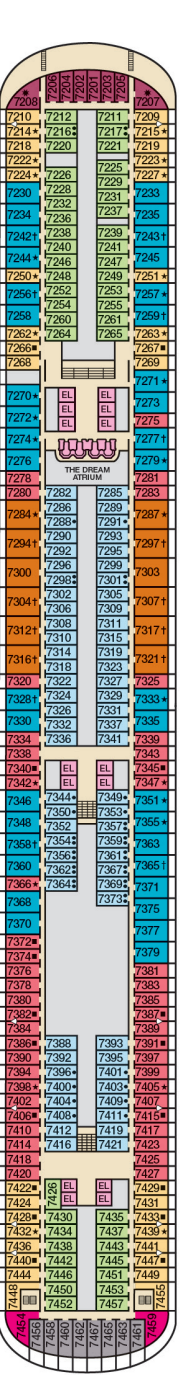

ACCOMMODATIONS SYMBOL LEGEND

- ▲ Twin Bed and Single Sofa Bed
- ★ 2 Twin Beds (convert to King) and Single Sofa Bed
- 2 Twin Beds (convert to King) and 1 Upper Pullman
- ◊ 2 Twin Beds (convert to King) and 2 Upper Pullmans
- 2 Twin Beds (convert to King), Single Sofa Bed and 1 Upper Pullman
- U Unisex Wheelchair Accessible Restroom
- † 2 Twin Beds (convert to King) and Double Sofa Bed
- ▼ 2 Twin Beds (convert to King), Single Sofa Bed and 2 Upper Pullmans. Beds do not convert to King when both Upper Pullmans in use.
- ◆ Stateroom with 2 Porthole Windows
- ◊ Connecting staterooms (ideal for families and groups of friends)
- ★ Twin beds do not convert to a King Bed.

CATEGORIES

- 1A Interior Upper/Lower
- PT Porthole
- 4A 4B 4C 4D 4E 4F 4G 4H Interior
- 4J Interior with Picture Window (obstructed views)
- 6A Ocean View
- 6L 6M 6N Deluxe Ocean View
- 7C Cove Balcony
- 8A 8B 8C 8D 8E 8F 8G Balcony
- 8M 8N Aft-View Extended Balcony
- 9C Premium Vista Balcony
- 9S Junior Suite
- 0S Ocean Suite
- 0G Grand Suite

4S Interior 6S Ocean View (obstructed views) 8P 8S Balcony SS Suite Spa accommodations include private access, special amenities and priority reservations at the Cloud 9 Spa.

Gross Tonnage: 130,000 Length: 1,004 Feet Beam: 122 Feet
 Cruising Speed: 20 Knots Guest Capacity: 3,646 (Double Occupancy)
 Total Staff: 1,369 Registry: Panama

Riviera • Deck 1 Main • Deck 2

Lobby • Deck 3

Atlantic • Deck 4

Promenade • Deck 5

Upper • Deck 6

Empress • Deck 7

Verandah • Deck 8

Vista • Deck 9