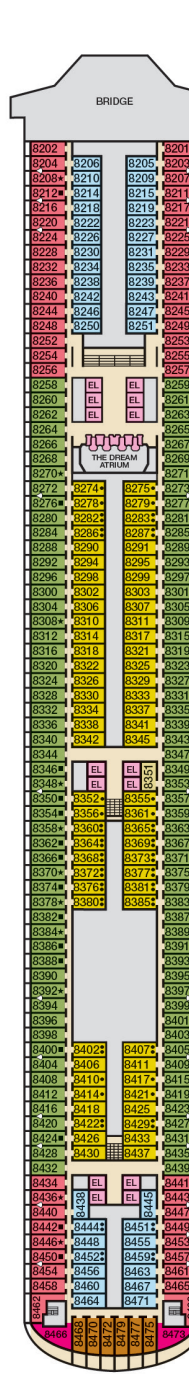

ACCOMMODATIONS SYMBOL LEGEND

- ▲ Twin Bed and Single Sofa Bed
- ★ 2 Twin Beds (convert to King) and Single Sofa Bed
- 2 Twin Beds (convert to King) and 1 Upper Pullman
- ◊ 2 Twin Beds (convert to King) and 2 Upper Pullmans
- 2 Twin Beds (convert to King), Single Sofa Bed and 1 Upper Pullman
- U Unisex Wheelchair Accessible Restroom
- † 2 Twin Beds (convert to King) and Double Sofa Bed
- ▼ 2 Twin Beds (convert to King), Single Sofa Bed and 2 Upper Pullmans. Beds do not convert to King when both Upper Pullmans in use.
- ◆ Stateroom with 2 Porthole Windows
- ◊ Connecting staterooms (ideal for families and groups of friends)
- ★ Twin beds do not convert to a King Bed.

CATEGORIES

- 1A Interior Upper/Lower
- PT Porthole
- 4A 4B 4C 4D 4E 4F 4G 4H Interior
- 4J Interior with Picture Window (obstructed views)
- 6A Ocean View
- 6L 6M 6N Deluxe Ocean View
- 7C Cove Balcony
- 8A 8B 8C 8D 8E 8F 8G Balcony
- 8M 8N Aft-View Extended Balcony
- 9C Premium Vista Balcony
- 9S Junior Suite
- 0S Ocean Suite
- 0G Grand Suite

4S Interior 6S Ocean View (obstructed views) 8P 8S Balcony SS Suite Spa accommodations include private access, special amenities and priority reservations at the Cloud 9 Spa.

Gross Tonnage: 130,000 Length: 1,004 Feet Beam: 122 Feet
 Cruising Speed: 20 Knots Guest Capacity: 3,646 (Double Occupancy)
 Total Staff: 1,369 Registry: Panama

Riviera • Deck 1 Main • Deck 2

Lobby • Deck 3

Atlantic • Deck 4

Promenade • Deck 5

Upper • Deck 6

Empress • Deck 7

Verandah • Deck 8

Vista • Deck 9