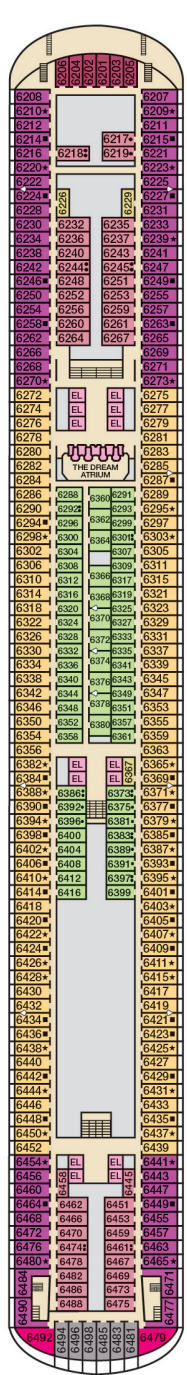

ACCOMMODATIONS SYMBOL LEGEND

- ▲ Twin Bed and Single Sofa Bed
- ★ 2 Twin Beds (convert to King) and Single Sofa Bed
- 2 Twin Beds (convert to King) and 1 Upper Pullman
- ◊ 2 Twin Beds (convert to King) and 2 Upper Pullmans
- 2 Twin Beds (convert to King), Single Sofa Bed and 1 Upper Pullman
- U Unisex Wheelchair Accessible Restroom
- † 2 Twin Beds (convert to King) and Double Sofa Bed
- ▼ 2 Twin Beds (convert to King), Single Sofa Bed and 2 Upper Pullmans. Beds do not convert to King when both Upper Pullmans in use.
- ◆ Stateroom with 2 Porthole Windows
- ◊ Connecting staterooms (ideal for families and groups of friends)
- ★ Twin beds do not convert to a King Bed.

CATEGORIES

- 1A Interior Upper/Lower
- PT Porthole
- 4A 4B 4C 4D 4E 4F 4G 4H Interior
- 4J Interior with Picture Window (obstructed views)
- 6A Ocean View
- 6L 6M 6N Deluxe Ocean View
- 7C Cove Balcony
- 8A 8B 8C 8D 8E 8F 8G Balcony
- 8M 8N Aft-View Extended Balcony
- 9C Premium Vista Balcony
- 9S Junior Suite
- 0S Ocean Suite
- 0G Grand Suite

4S Interior 6S Ocean View (obstructed views) 8P 8S Balcony SS Suite Spa accommodations include private access, special amenities and priority reservations at the Cloud 9 Spa.

Gross Tonnage: 130,000 Length: 1,004 Feet Beam: 122 Feet
 Cruising Speed: 20 Knots Guest Capacity: 3,646 (Double Occupancy)
 Total Staff: 1,369 Registry: Panama

Riviera • Deck 1 Main • Deck 2

Lobby • Deck 3

Atlantic • Deck 4

Promenade • Deck 5

Upper • Deck 6

Empress • Deck 7

Verandah • Deck 8

Vista • Deck 9