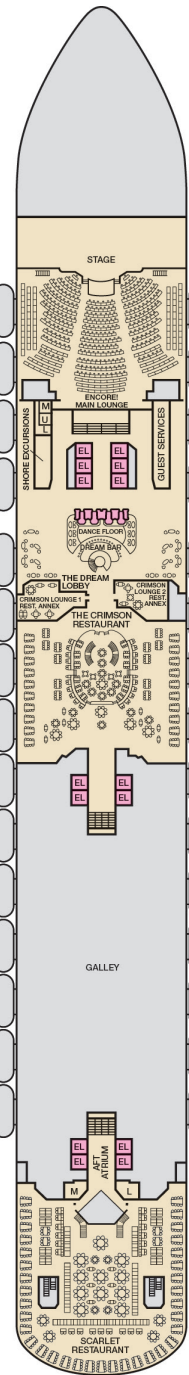

ACCOMMODATIONS SYMBOL LEGEND

- ▲ Twin Bed and Single Sofa Bed
- ★ 2 Twin Beds (convert to King) and Single Sofa Bed
- 2 Twin Beds (convert to King) and 1 Upper Pullman
- ◊ 2 Twin Beds (convert to King) and 2 Upper Pullmans
- 2 Twin Beds (convert to King), Single Sofa Bed and 1 Upper Pullman
- U Unisex Wheelchair Accessible Restroom
- † 2 Twin Beds (convert to King) and Double Sofa Bed
- ▼ 2 Twin Beds (convert to King), Single Sofa Bed and 2 Upper Pullmans. Beds do not convert to King when both Upper Pullmans in use.
- ◆ Stateroom with 2 Porthole Windows
- ◊ Connecting staterooms (ideal for families and groups of friends)
- ★ Twin beds do not convert to a King Bed.

6L 6M 8A 8S Staterooms and Suites with obstructed views: 1432, 1447, 2448, 2473, 9205, 9206.

All accommodations are non-smoking.

Accessible staterooms are available for guests with disabilities. Please contact Guest Access Services at 1-800-438-6744 ext. 70025 for details, or visit <http://www.carnival.com/about-carnival/special-needs.aspx>.

CATEGORIES

- 1A Interior Upper/Lower
- PT Porthole
- 4A 4B 4C 4D 4E 4F 4G 4H Interior
- 4J Interior with Picture Window (obstructed views)
- 6A Ocean View
- 6L 6M 6N Deluxe Ocean View
- 7C Cove Balcony
- 8A 8B 8C 8D 8E 8F 8G Balcony
- 8M 8N Aft-View Extended Balcony
- 9C Premium Vista Balcony
- 9S Junior Suite
- 0S Ocean Suite
- 0G Grand Suite

Riviera • Deck 1 Main • Deck 2

Lobby • Deck 3

Atlantic • Deck 4

Promenade • Deck 5

Upper • Deck 6

Empress • Deck 7

Verandah • Deck 8

Vista • Deck 9