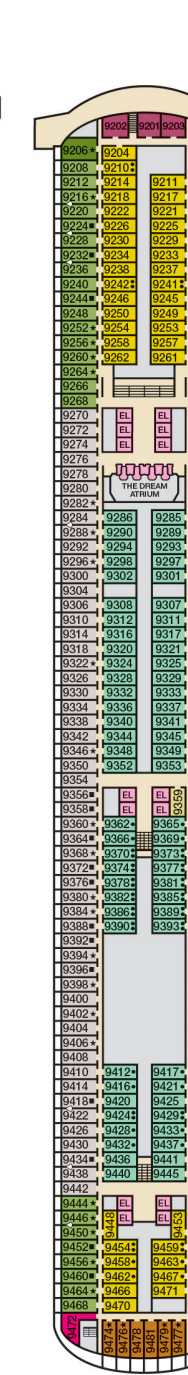

ACCOMMODATIONS SYMBOL LEGEND

- ▲ Twin Bed and Single Sofa Bed
- ★ 2 Twin Beds (convert to King) and Single Sofa Bed
- 2 Twin Beds (convert to King) and 1 Upper Pullman
- ◊ 2 Twin Beds (convert to King) and 2 Upper Pullmans
- 2 Twin Beds (convert to King), Single Sofa Bed and 1 Upper Pullman
- U Unisex Wheelchair Accessible Restroom
- † 2 Twin Beds (convert to King) and Double Sofa Bed
- ▼ 2 Twin Beds (convert to King), Single Sofa Bed and 2 Upper Pullmans. Beds do not convert to King when both Upper Pullmans in use.
- ◆ Stateroom with 2 Porthole Windows
- ◊ Connecting staterooms (ideal for families and groups of friends)
- ★ Twin beds do not convert to a King Bed.

CATEGORIES

- 1A Interior Upper/Lower
- PT Porthole
- 4A 4B 4C 4D 4E 4F 4G 4H Interior
- 4J Interior with Picture Window (obstructed views)
- 6A Ocean View
- 6L 6M 6N Deluxe Ocean View
- 7C Cove Balcony
- 8A 8B 8C 8D 8E 8F 8G Balcony
- 8M 8N Aft-View Extended Balcony
- 9C Premium Vista Balcony
- 9S Junior Suite
- 0S Ocean Suite
- 0G Grand Suite

4S Interior 6S Ocean View (obstructed views) 8P 8S Balcony SS Suite Spa accommodations include private access, special amenities and priority reservations at the Cloud 9 Spa.

Gross Tonnage: 130,000 Length: 1,004 Feet Beam: 122 Feet
 Cruising Speed: 20 Knots Guest Capacity: 3,646 (Double Occupancy)
 Total Staff: 1,369 Registry: Panama

Riviera • Deck 1 Main • Deck 2

Lobby • Deck 3

Atlantic • Deck 4

Promenade • Deck 5

Upper • Deck 6

Empress • Deck 7

Verandah • Deck 8

Vista • Deck 9