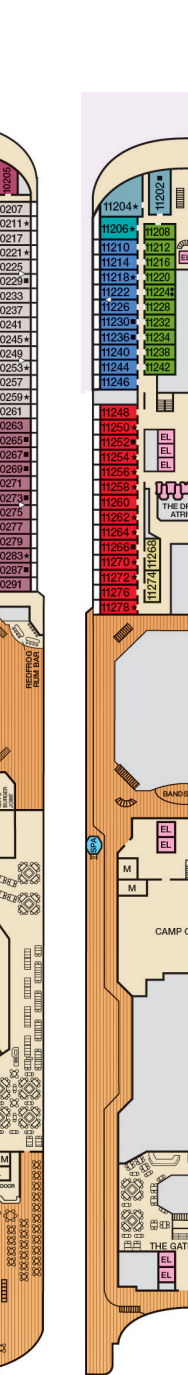

Panorama • Deck 11