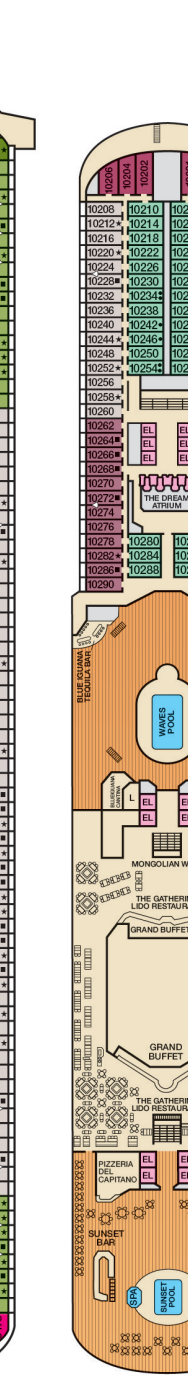

ACCOMMODATIONS SYMBOL LEGEND

- ▲ Twin Bed and Single Sofa Bed
- ★ 2 Twin Beds (convert to King) and Single Sofa Bed
- 2 Twin Beds (convert to King) and 1 Upper Pullman
- ◊ 2 Twin Beds (convert to King) and 2 Upper Pullmans
- 2 Twin Beds (convert to King), Single Sofa Bed and 1 Upper Pullman
- U Unisex Wheelchair Accessible Restroom
- † 2 Twin Beds (convert to King) and Double Sofa Bed
- ▼ 2 Twin Beds (convert to King), Single Sofa Bed and 2 Upper Pullmans. Beds do not convert to King when both Upper Pullmans in use.
- ◆ Stateroom with 2 Porthole Windows
- ◊ Connecting staterooms (ideal for families and groups of friends)
- ★ Twin beds do not convert to a King Bed.

6L 6M 8A 8S Staterooms and Suites with obstructed views: 1432, 1447, 2448, 2473, 9205, 9206.

All accommodations are non-smoking.

Accessible staterooms are available for guests with disabilities. Please contact Guest Access Services at 1-800-438-6744 ext. 70025 for details, or visit <http://www.carnival.com/about-carnival/special-needs.aspx>.

CATEGORIES

- 1A Interior Upper/Lower
- PT Porthole
- 4A 4B 4C 4D 4E 4F 4G 4H Interior
- 4J Interior with Picture Window (obstructed views)
- 6A Ocean View
- 6L 6M 6N Deluxe Ocean View
- 7C Cove Balcony
- 8A 8B 8C 8D 8E 8F 8G Balcony
- 8M 8N Aft-View Extended Balcony
- 9C Premium Vista Balcony
- 9S Junior Suite
- 0S Ocean Suite
- 0G Grand Suite

Riviera • Deck 1 Main • Deck 2

Lobby • Deck 3

Atlantic • Deck 4

Promenade • Deck 5

Upper • Deck 6

Empress • Deck 7

Verandah • Deck 8

Vista • Deck 9