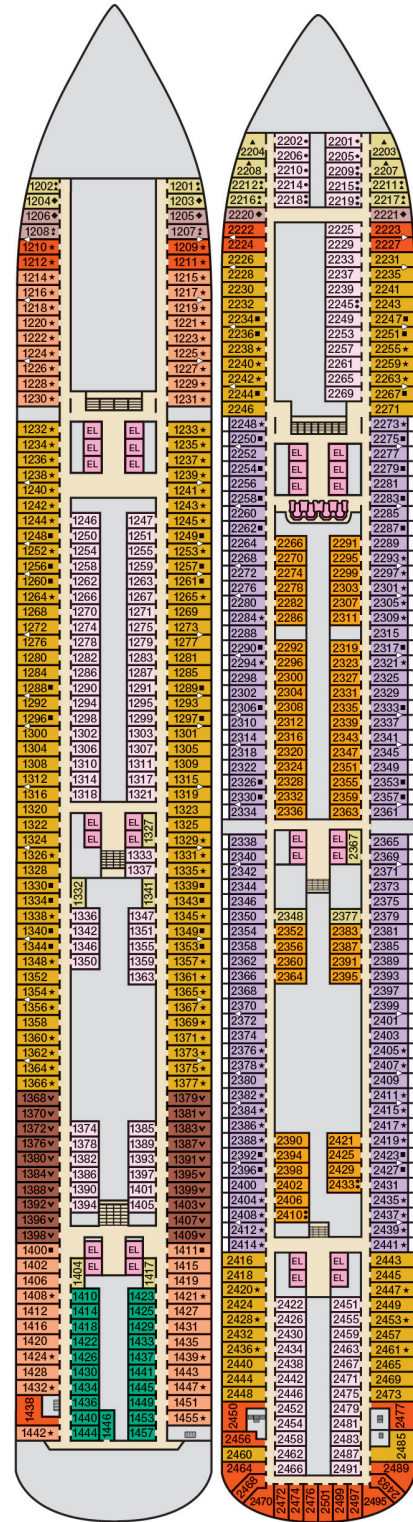

ACCOMMODATIONS SYMBOL LEGEND

- ▲ Twin Bed and Single Sofa Bed
- ★ 2 Twin Beds (convert to King) and Single Sofa Bed
- 2 Twin Beds (convert to King) and 1 Upper Pullman
- ◊ 2 Twin Beds (convert to King) and 2 Upper Pullmans
- 2 Twin Beds (convert to King), Single Sofa Bed and 1 Upper Pullman
- U Unisex Wheelchair Accessible Restroom
- † 2 Twin Beds (convert to King) and Double Sofa Bed
- ▼ 2 Twin Beds (convert to King), Single Sofa Bed and 2 Upper Pullmans. Beds do not convert to King when both Upper Pullmans in use.
- ◆ Stateroom with 2 Porthole Windows
- ◊ Connecting staterooms (ideal for families and groups of friends)
- ★ Twin beds do not convert to a King Bed.

6L 6M 8A 8S Staterooms and Suites with obstructed views: 1432, 1447, 2448, 2473, 9205, 9206.

All accommodations are non-smoking.

Accessible staterooms are available for guests with disabilities. Please contact Guest Access Services at 1-800-438-6744 ext. 70025 for details, or visit <http://www.carnival.com/about-carnival/special-needs.aspx>.

CATEGORIES

- 1A Interior Upper/Lower
- PT Porthole
- 4A 4B 4C 4D 4E 4F 4G 4H Interior
- 4J Interior with Picture Window (obstructed views)
- 6A Ocean View
- 6L 6M 6N Deluxe Ocean View
- 7C Cove Balcony
- 8A 8B 8C 8D 8E 8F 8G Balcony
- 8M 8N Aft-View Extended Balcony
- 9C Premium Vista Balcony
- 9S Junior Suite
- 0S Ocean Suite
- 0G Grand Suite

Riviera • Deck 1 Main • Deck 2

Lobby • Deck 3

Atlantic • Deck 4

Promenade • Deck 5

Upper • Deck 6

Empress • Deck 7

Verandah • Deck 8

Vista • Deck 9